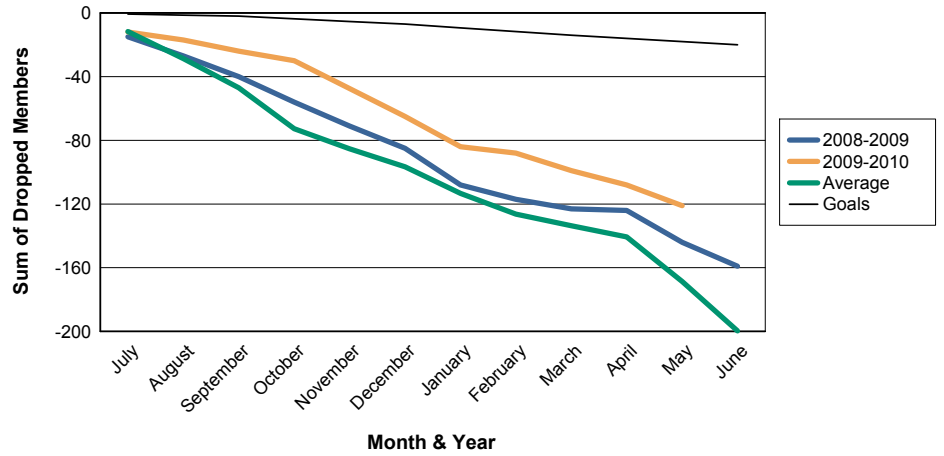

Sum of Dropped Members/ Month & Year

For District 36 R