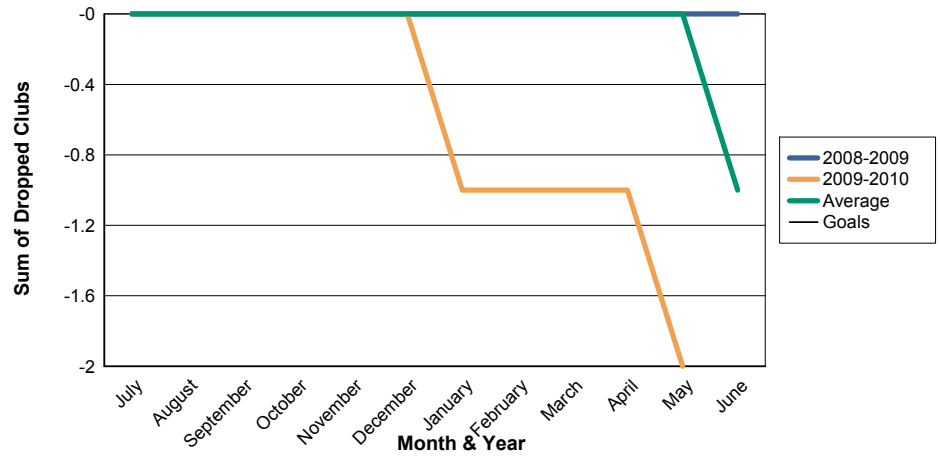

3 Year Comparisons for GMT Constitutional Area 1

By GMT District

As of May 2010

Sum of New Clubs/ Month & Year

For District 36 R

Sum of Dropped Clubs/ Month & Year

For District 36 R

Sum of Net Clubs/ Month & Year