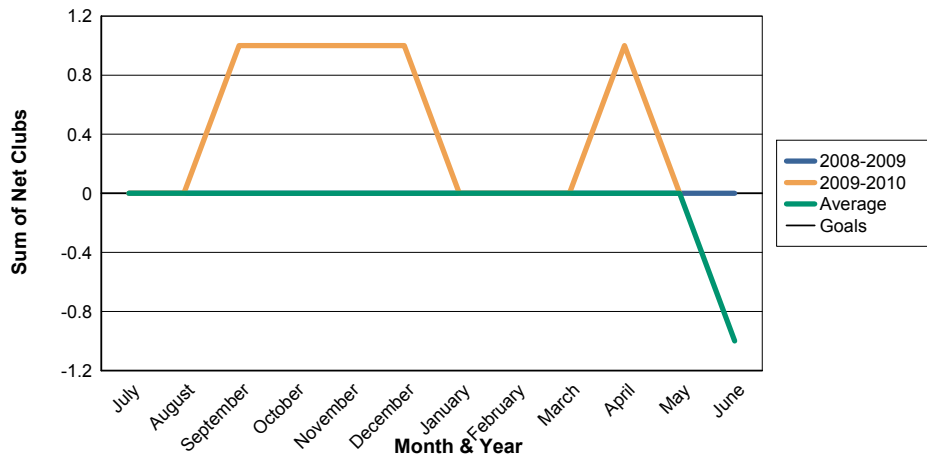

Sum of Net Clubs/ Month & Year

For District 36 R