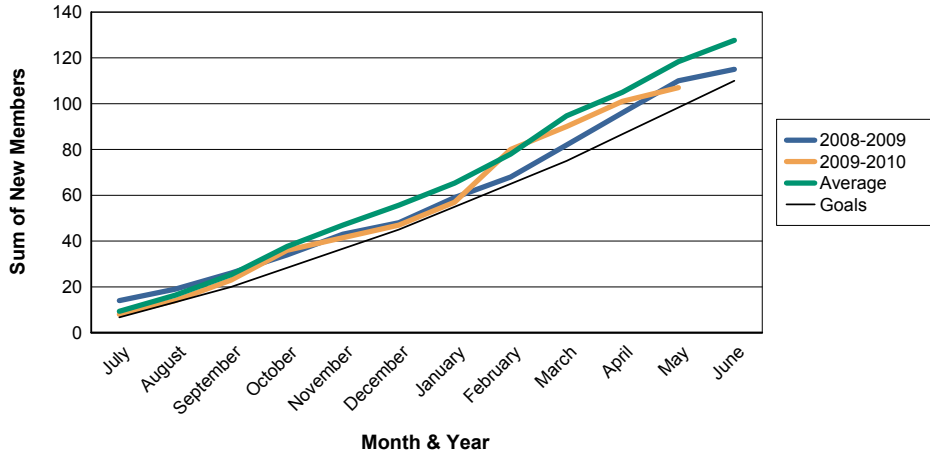

3 Year Comparisons for GMT Constitutional Area 1

By GMT District

As of May 2010

Sum of New Clubs/ Month & Year

For District 36 R

Sum of Dropped Clubs/ Month & Year

For District 36 R

Sum of Net Clubs/ Month & Year

For District 36 R

Sum of Charter Members/ Month & Year

For District 36 R

3 Year Comparisons for GMT Constitutional Area 1

By GMT District

As of May 2010

Sum of New Members/ Month & Year

For District 36 R