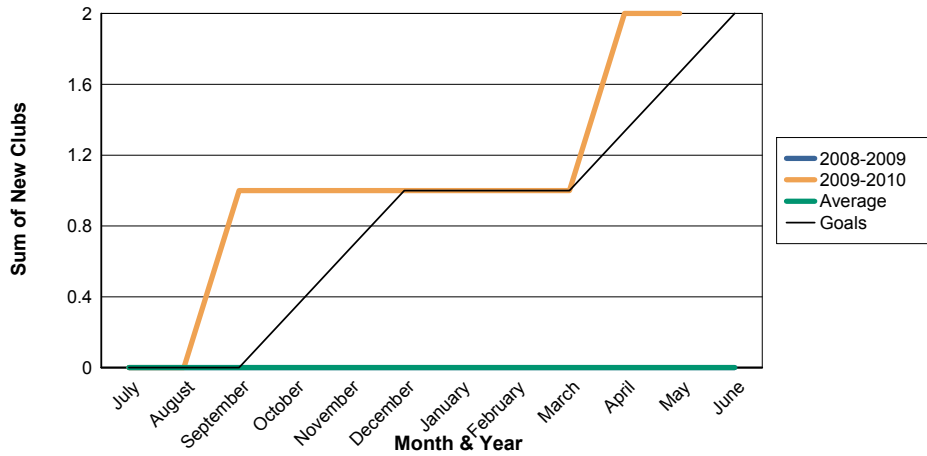

3 Year Comparisons for GMT Constitutional Area 1

By GMT District

As of May 2010

Sum of New Clubs/ Month & Year

For District 36 R

Sum of Dropped Clubs/ Month & Year

For District 36 R

Sum of Net Clubs/ Month & Year