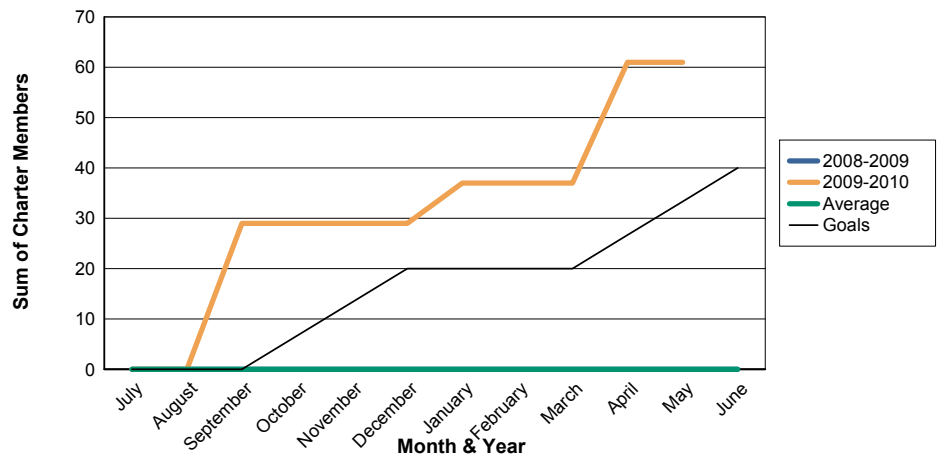

Sum of Charter Members/ Month & Year

For District 36 R